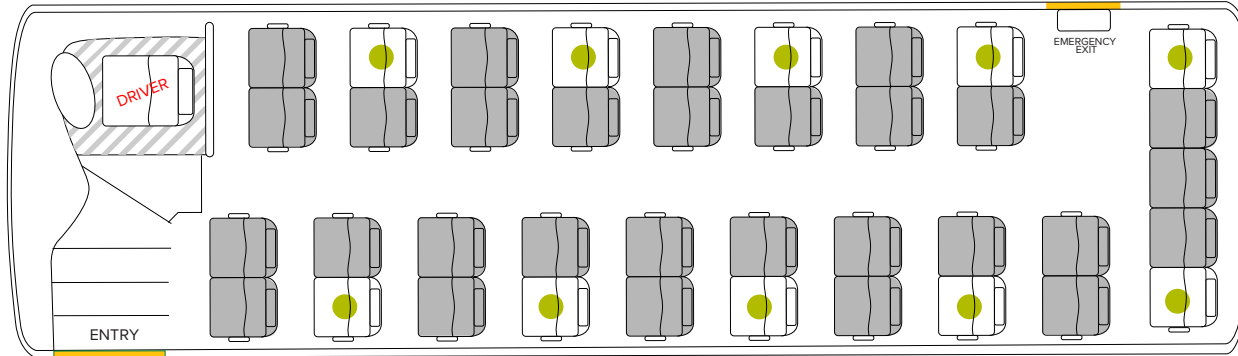

# 39 Seat Coach COVID-19 Safe Plan

Option 1 - Max capacity 10 passengers

Option 2 - Max capacity 18 passengers

Non seated areas

Safe seated areas