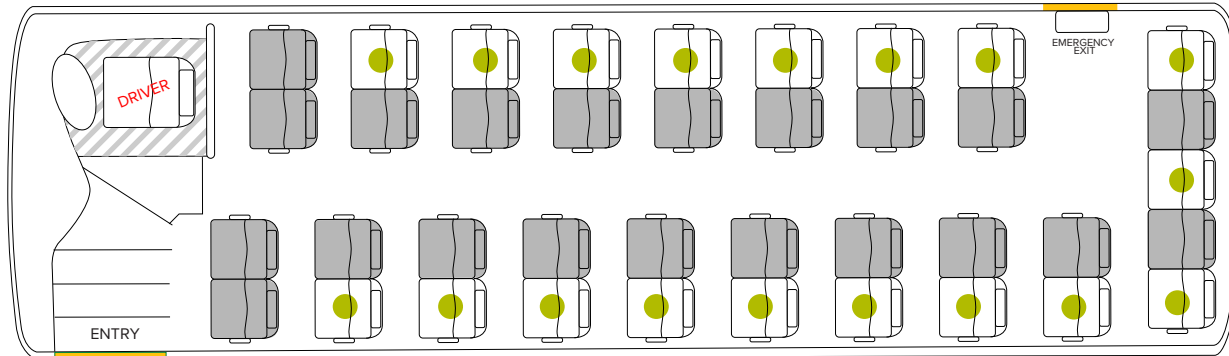

# 39 Seat Coach COVID-19 Safe Plan

Option 1 - Max capacity 10 passengers

Option 2 - Max capacity 18 passengers

Non seated areas

Safe seated areas