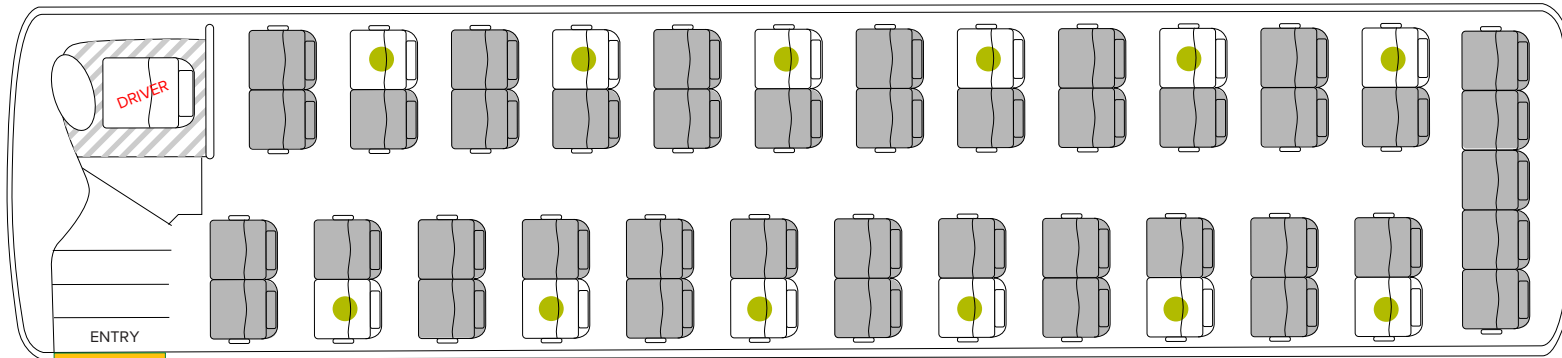

# 53 Seat Coach COVID-19 Safe Plan

Option 1 - Max capacity 12 passengers

Option 2 - Max capacity 25 passengers

Non seated areas

Safe seated areas