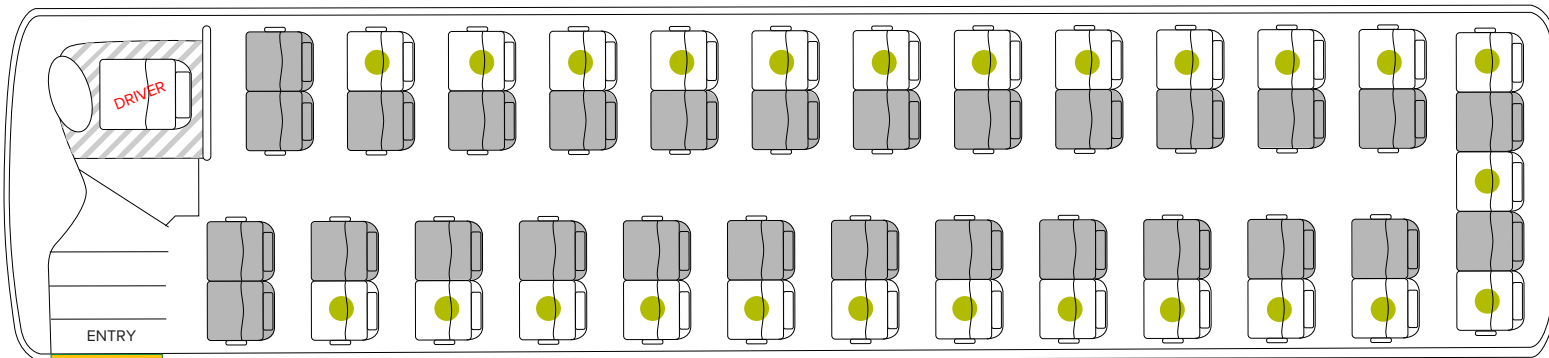

# 53 Seat Coach COVID-19 Safe Plan

Option 1 - Max capacity 12 passengers

Option 2 - Max capacity 25 passengers

Non seated areas

Safe seated areas