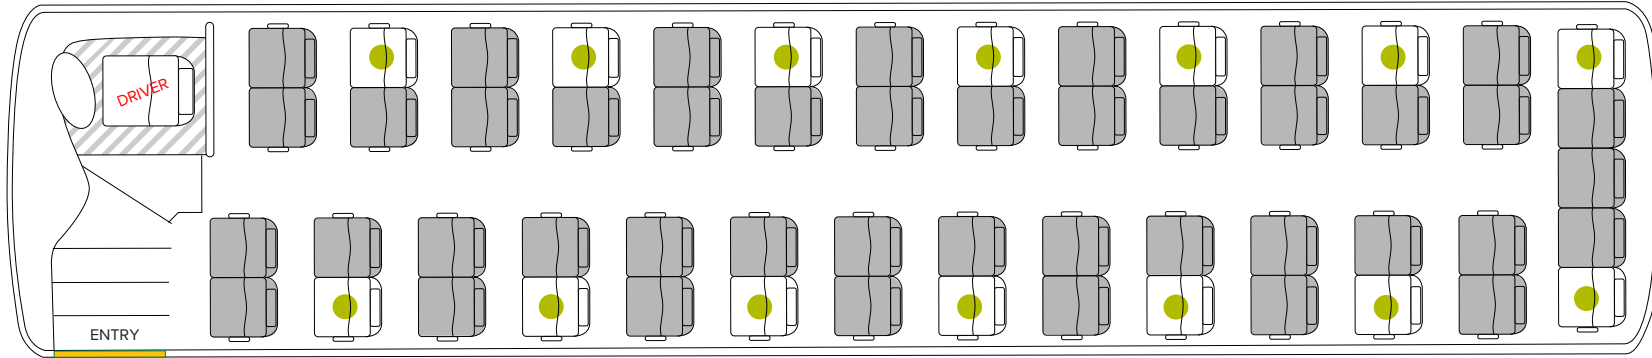

57 Seat Coach COVID-19 Safe Plan

Option 1 - Max capacity 14 passengers

Option 2 - Max capacity 27 passengers

Non seated areas

Safe seated areas