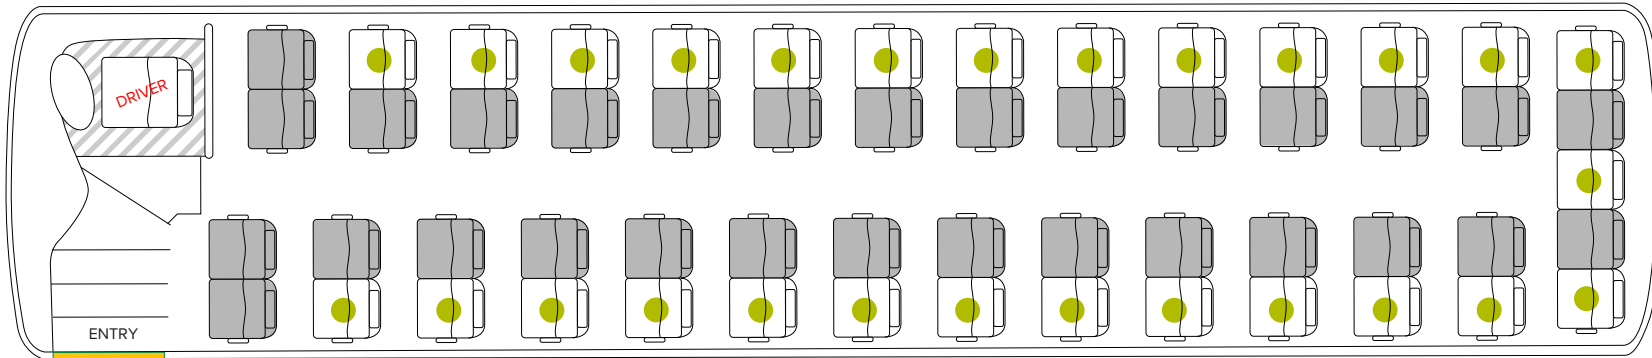

57 Seat Coach COVID-19 Safe Plan

Option 1 - Max capacity 14 passengers

Option 2 - Max capacity 27 passengers

Non seated areas

Safe seated areas